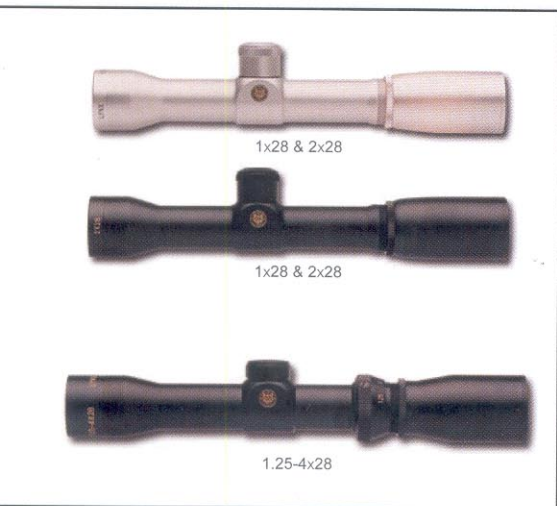

Riflescopes

1x28 & 2x28

1x28 & 2x28

1.25-4x28

LYNX PROFESSIONAL SERIES HANDGUN SCOPES

- One-piece maintube
- Fully multicoated optics
- All-alloy gimbal system improves accuracy
- High-precision finger adjustable tracking system

Model	Power	ObjDia	Finish	Reticle
<u>FIXED MAGNIFICATION</u>				
P1x28D	1x	28mm	Black or Silver	Plex
P2x28D	2x	28mm	Black or Silver	Plex
<u>VARIABLE MAGNIFICATION</u>				
P1.25-4x28P	1.25-4x	28mm	Matte Black	Plex