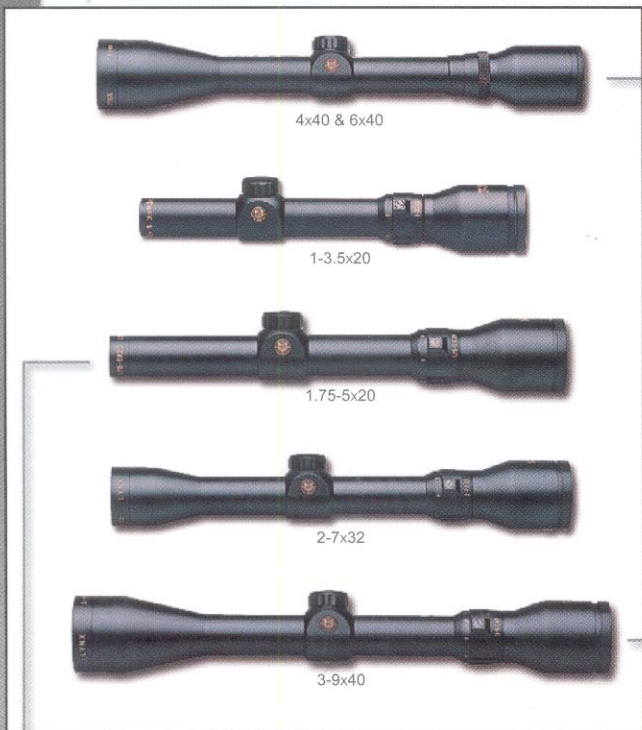

Riflescopes

LYNX WIDE ANGLE SERIES SCOPES

- Fully Coated Optics:
- 1/4 MOA click windage / elevation adjustment controls
- Return to zero repeatability.
- Waterproof
- Shockproof
- Fogproof

Model	Power	ObjDia	Finish	Reticle
<u>FIXED MAGNIFICATION</u>				
4x40DW*	4x	40mm	Matte Black	Plex
6x40DW*	6x	40mm	Matte Black	Plex
<u>VARIABLE MAGNIFICATION</u>				
1-3.5x20DW	1-3.5x	20mm	Matte Black	Plex
1.75-5x20DW**	1.75-5x	20mm	Matte Black	Plex
2-7x32DW	2-7x	32mm	Matte Black	Plex
3-9x40DW*	3-9x	40mm	Matte Black	Plex
<u>ADJUSTABLE OBJECTIVE</u>				
2-7x32T	2-7x	32mm	Matte Black	Plex
3-9x40T	3-9x	40mm	Matte Black	Plex

* These models are available standard with round view or TV-view reticles.
** This model is fitted standard with a TV-view reticle.